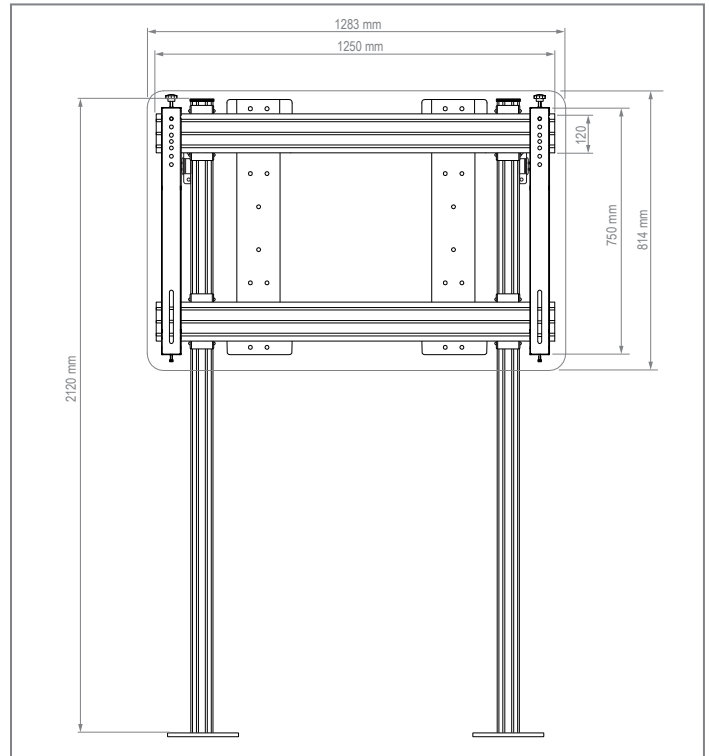

STBW Cisco WebEx Board 55" | Board Pro 55" Item no.: 5847 **display-specific floor-wall mounting system**

The STBW Cisco WebEx Board 55" | Board Pro 55" is a display-specific floor-wall mounting system, which is specially designed for Cisco WebEx Board 55" and Cisco WebEx Board Pro 55".

The hole pattern of the display-specific floor-wall mounting system has been designed and optimised specifically for Cisco collaboration room systems.

Locking screws on the screen mounts secure the screen against unhooking and falling down.

The maximum load capacity is 50 kg.

Cable routing along the rails

Space-saving thanks to floor-wall mounting

Stable construction

STBW Cisco WebEx Board 55" | Board Pro 55" Item no.: 5847 display-specific floor-wall mounting system

- Floor-wall mounting system
- Display-specific for collaboration room systems
 - Cisco WebEx Board 55"
 - Cisco WebEx Board Pro 55"
- Hole pattern optimised for Cisco WebEx Board 55" and Cisco WebEx Board Pro 55"
- Dimensions: H 2120 x W 1250 mm
- Wall distance variable - 40 mm adjustment range
- Cable routing by cable clips
- Locking screws - secures the screen against unhooking and falling down
- 50 kg max. load
- Colour: black
- Space-saving
- Solvent-free, impact- and scratch-resistant powder coating