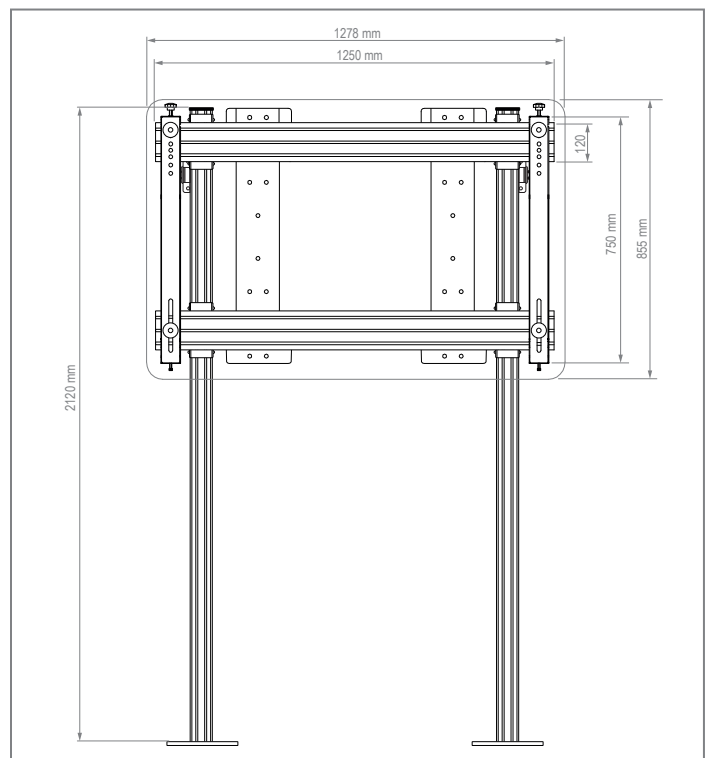

STBW Cisco WebEx Board 55"

STBW Cisco WebEx Board Pro 55"