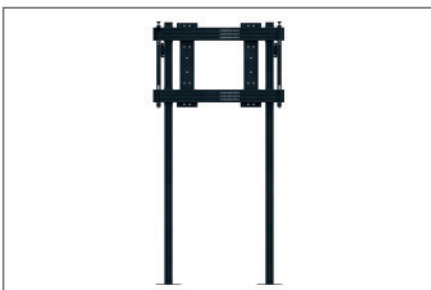

STBW Cisco WebEx Board 55" | Board Pro 55" Item no.: 5847 **display-specific floor-wall mounting system**

The STBW Cisco WebEx Board 55" | Board Pro 55" is a display-specific floor-wall mounting system, which is specially designed for Cisco WebEx Board 55" and Cisco WebEx Board Pro 55".

The hole pattern of the display-specific floor-wall mounting system has been designed and optimised specifically for Cisco collaboration room systems.

Locking screws on the screen mounts secure the screen against unhooking and falling down.

Cabling is organised and held together by cable clips along the rails and columns.

The surfaces of the STBW Cisco WebEx Board 55" | Board Pro 55" are finished with a solvent-free, impact- and scratch-resistant powder coating in black.

The maximum load capacity is 50 kg.

Cable routing along the rails

Space-saving thanks to floor-wall mounting

Stable construction

STBW Cisco WebEx Board 55" | Board Pro 55" Item no.: 5847 display-specific floor-wall mounting system